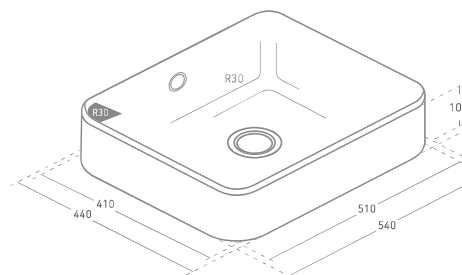

Radio paredes 65 mm
Radio base 3 mm

Integrity® Q

Silestone®

Exterior 540 x 440 x 175 mm
Interior 510 x 410 x 150 mm

Radio paredes 30 mm
Radio base 30 mm

Lavabos Integrity[®]

Integrity[®] Marie S

Silestone[®]

Exterior 400 x 370 x 95 mm
Interior 370 x 340 x 70 mm

Radio paredes 65 mm
Radio base 3 mm

Integrity[®] Marie L

Silestone[®]

Exterior 540 x 400 x 95 mm
Interior 510 x 370 x 70 mm

Radio paredes 65 mm
Radio base 3 mm

Integrity[®] Evita S

Silestone[®]

Exterior 524 x 324 x 125 mm
Interior 500 x 300 x 105 mm

Radio paredes 30 mm
Radio base 15 mm

Integrity[®] Evita L

Silestone[®]

Exterior 674 x 324 x 125 mm
Interior 650 x 300 x 105 mm

Radio paredes 30 mm
Radio base 15 mm

Integrity[®] Evita Q

Silestone[®]

Exterior 540 x 440 x 125 mm
Interior 510 x 410 x 105 mm

Radio paredes 30 mm
Radio base 30 mm

→ Lavabo Integrity® Marie L en Silestone® Et. Calacatta Gold.