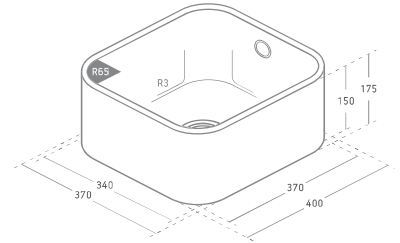

Fregaderos Integrity®

Integrity® Due S

Silestone®

Exterior 400 x 370 x 175 mm
Interior 370 x 340 x 150 mm

Radio paredes 65 mm
Radio base 3 mm

Integrity® Due L

Silestone®

Exterior 540 x 400 x 175 mm
Interior 510 x 370 x 150 mm

Radio paredes 65 mm
Radio base 3 mm

Integrity® Q

Silestone®

Exterior 540 x 440 x 175 mm
Interior 510 x 410 x 150 mm

Radio paredes 30 mm
Radio base 30 mm

Lavabos Integrity[®]

Integrity[®] Marie S

Silestone[®]

Exterior 400 x 370 x 95 mm
Interior 370 x 340 x 70 mm

Radio paredes 65 mm
Radio base 3 mm

Integrity[®] Marie L

Silestone[®]

Exterior 540 x 400 x 95 mm
Interior 510 x 370 x 70 mm

Radio paredes 65 mm
Radio base 3 mm

Integrity[®] Evita S

Silestone[®]

Exterior 524 x 324 x 125 mm
Interior 500 x 300 x 105 mm

Radio paredes 30 mm
Radio base 15 mm

Integrity[®] Evita L

Silestone[®]

Exterior 674 x 324 x 125 mm
Interior 650 x 300 x 105 mm