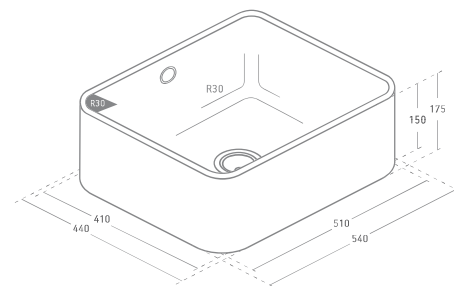

Fregaderos Integrity®

Integrity® Due S

Silestone®

Exterior 400 x 370 x 175 mm
Interior 370 x 340 x 150 mm

Radio paredes 65 mm
Radio base 3 mm

Integrity® Due L

Silestone®

Exterior 540 x 400 x 175 mm
Interior 510 x 370 x 150 mm

Radio paredes 65 mm
Radio base 3 mm

Integrity® Q

Silestone®

Exterior 540 x 440 x 175 mm
Interior 510 x 410 x 150 mm

Radio paredes 30 mm
Radio base 30 mm

Lavabos Integrity[®]

Integrity[®] Marie S

Silestone[®]

Exterior 400 x 370 x 95 mm
Interior 370 x 340 x 70 mm

Radio paredes 65 mm
Radio base 3 mm

Integrity[®] Marie L

Silestone[®]

Exterior 540 x 400 x 95 mm
Interior 510 x 370 x 70 mm

Radio paredes 65 mm
Radio base 3 mm

Integrity[®] Evita S

Silestone[®]

Exterior 524 x 324 x 125 mm
Interior 500 x 300 x 105 mm

Radio paredes 30 mm
Radio base 15 mm

Integrity[®] Evita L

Silestone[®]

Exterior 674 x 324 x 125 mm
Interior 650 x 300 x 105 mm