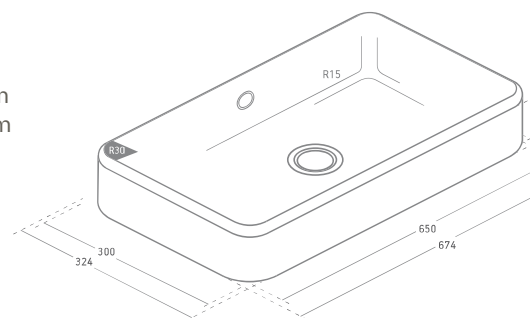

Radio paredes 65 mm
Radio base 3 mm

Integrity® Q

Silestone®

Exterior 540 x 440 x 175 mm
Interior 510 x 410 x 150 mm

Radio paredes 30 mm
Radio base 30 mm

Lavabos Integrity[®]

Integrity[®] Marie S

Silestone[®]

Exterior 400 x 370 x 95 mm
Interior 370 x 340 x 70 mm

Radio paredes 65 mm
Radio base 3 mm

Integrity[®] Marie L

Silestone[®]

Exterior 540 x 400 x 95 mm
Interior 510 x 370 x 70 mm

Radio paredes 65 mm
Radio base 3 mm

Integrity[®] Evita S

Silestone[®]

Exterior 524 x 324 x 125 mm
Interior 500 x 300 x 105 mm

Radio paredes 30 mm
Radio base 15 mm

Integrity[®] Evita L

Silestone[®]

Exterior 674 x 324 x 125 mm
Interior 650 x 300 x 105 mm

Radio paredes 30 mm
Radio base 15 mm

Integrity[®] Evita Q

Silestone[®]

Exterior 540 x 440 x 125 mm
Interior 510 x 410 x 105 mm

Radio paredes 30 mm
Radio base 30 mm

→ Lavabo Integrity® Marie L en Silestone® Et. Calacatta Gold.