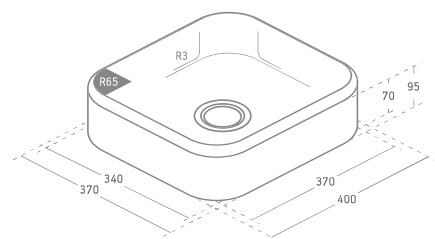

Fregaderos Integrity®

Integrity® Due S

Silestone®

Exterior 400 x 370 x 175 mm
Interior 370 x 340 x 150 mm

Radio paredes 65 mm
Radio base 3 mm

Integrity® Due L

Silestone®

Exterior 540 x 400 x 175 mm
Interior 510 x 370 x 150 mm

Radio paredes 65 mm
Radio base 3 mm

Integrity® Q

Silestone®

Exterior 540 x 440 x 175 mm
Interior 510 x 410 x 150 mm

Radio paredes 30 mm
Radio base 30 mm

Lavabos Integrity[®]

Integrity[®] Marie S

Silestone[®]

Exterior 400 x 370 x 95 mm
Interior 370 x 340 x 70 mm

Radio paredes 65 mm
Radio base 3 mm

Integrity[®] Marie L

Silestone[®]

Exterior 540 x 400 x 95 mm
Interior 510 x 370 x 70 mm

Radio paredes 65 mm
Radio base 3 mm

Integrity[®] Evita S

Silestone[®]

Exterior 524 x 324 x 125 mm
Interior 500 x 300 x 105 mm

Radio paredes 30 mm
Radio base 15 mm

Integrity[®] Evita L

Silestone[®]

Exterior 674 x 324 x 125 mm
Interior 650 x 300 x 105 mm