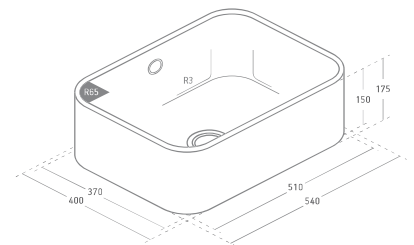

Fregaderos Integrity®

Integrity® Due S

Silestone®

Exterior 400 x 370 x 175 mm
Interior 370 x 340 x 150 mm

Radio paredes 65 mm
Radio base 3 mm

Integrity® Due L

Silestone®

Exterior 540 x 400 x 175 mm
Interior 510 x 370 x 150 mm

Radio paredes 65 mm
Radio base 3 mm

Integrity® Q

Silestone®

Exterior 540 x 440 x 175 mm
Interior 510 x 410 x 150 mm

Radio paredes 30 mm
Radio base 30 mm

Lavabos Integrity[®]

Integrity[®] Marie S

Silestone[®]

Exterior 400 x 370 x 95 mm
Interior 370 x 340 x 70 mm

Radio paredes 65 mm
Radio base 3 mm

Integrity[®] Marie L

Silestone[®]

Exterior 540 x 400 x 95 mm
Interior 510 x 370 x 70 mm

Radio paredes 65 mm
Radio base 3 mm

Integrity[®] Evita S

Silestone[®]

Exterior 524 x 324 x 125 mm
Interior 500 x 300 x 105 mm

Radio paredes 30 mm
Radio base 15 mm

Integrity[®] Evita L

Silestone[®]

Exterior 674 x 324 x 125 mm
Interior 650 x 300 x 105 mm