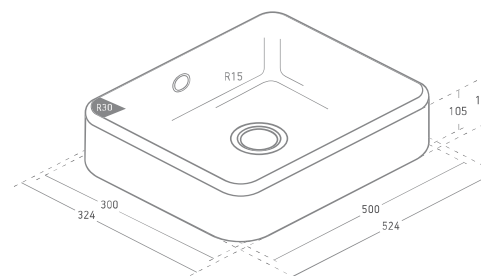

Radio paredes 65 mm
Radio base 3 mm

Integrity® Q

Silestone®

Exterior 540 x 440 x 175 mm
Interior 510 x 410 x 150 mm

Radio paredes 30 mm
Radio base 30 mm

Lavabos Integrity[®]

Integrity[®] Marie S

Silestone[®]

Exterior 400 x 370 x 95 mm
Interior 370 x 340 x 70 mm

Radio paredes 65 mm
Radio base 3 mm

Integrity[®] Marie L

Silestone[®]

Exterior 540 x 400 x 95 mm
Interior 510 x 370 x 70 mm

Radio paredes 65 mm
Radio base 3 mm

Integrity[®] Evita S

Silestone[®]

Exterior 524 x 324 x 125 mm
Interior 500 x 300 x 105 mm

Radio paredes 30 mm
Radio base 15 mm

Integrity[®] Evita L

Silestone[®]

Exterior 674 x 324 x 125 mm
Interior 650 x 300 x 105 mm

Radio paredes 30 mm
Radio base 15 mm

Integrity[®] Evita Q

Silestone[®]

Exterior 540 x 440 x 125 mm
Interior 510 x 410 x 105 mm

Radio paredes 30 mm
Radio base 30 mm

→ Lavabo Integrity® Marie L en Silestone® Et. Calacatta Gold.