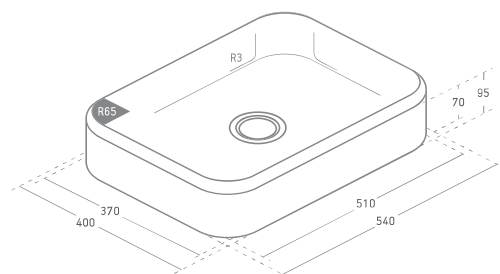

Radio paredes 65 mm
Radio base 3 mm

Integrity® Q

Silestone®

Exterior 540 x 440 x 175 mm
Interior 510 x 410 x 150 mm

Radio paredes 30 mm
Radio base 30 mm

Lavabos Integrity[®]

Integrity[®] Marie S

Silestone[®]

Exterior 400 x 370 x 95 mm
Interior 370 x 340 x 70 mm

Radio paredes 65 mm
Radio base 3 mm

Integrity[®] Marie L

Silestone[®]

Exterior 540 x 400 x 95 mm
Interior 510 x 370 x 70 mm

Radio paredes 65 mm
Radio base 3 mm

Integrity[®] Evita S

Silestone[®]

Exterior 524 x 324 x 125 mm
Interior 500 x 300 x 105 mm

Radio paredes 30 mm
Radio base 15 mm

Integrity[®] Evita L

Silestone[®]

Exterior 674 x 324 x 125 mm
Interior 650 x 300 x 105 mm

Radio paredes 30 mm
Radio base 15 mm

Integrity[®] Evita Q

Silestone[®]

Exterior 540 x 440 x 125 mm
Interior 510 x 410 x 105 mm

Radio paredes 30 mm
Radio base 30 mm

→ Lavabo Integrity® Marie L en Silestone® Et. Calacatta Gold.